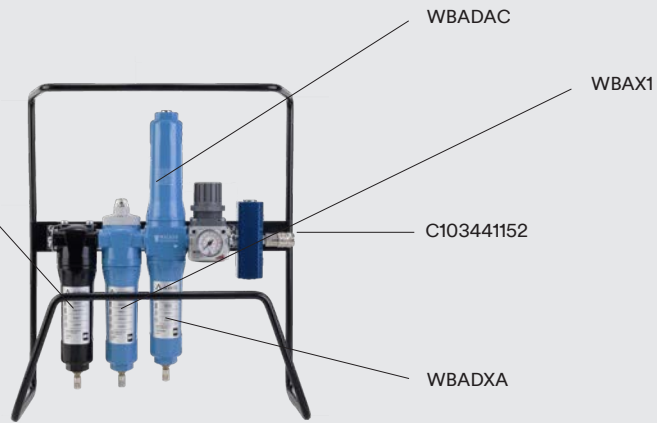

# Breathing Air Filtration Systems

- WBA12WMA
- WBA12PA
- WBA32WMA
- WBA34WMA
- WBA32PA
- WBA34PA
- WBA52WMA
- WBA54WMA
- WBA52PA
- WBA54PA

WBASK3A

All 3 person systems come with one coupling - part no. C103441152  
 For 2 people order another coupling and for 3 people order another 2 couplings  
 All 5 person systems come with two couplings - part no. C103441152  
 For 3 people order another coupling, 4 people order another 2 couplings & 5 people order another 3 couplings