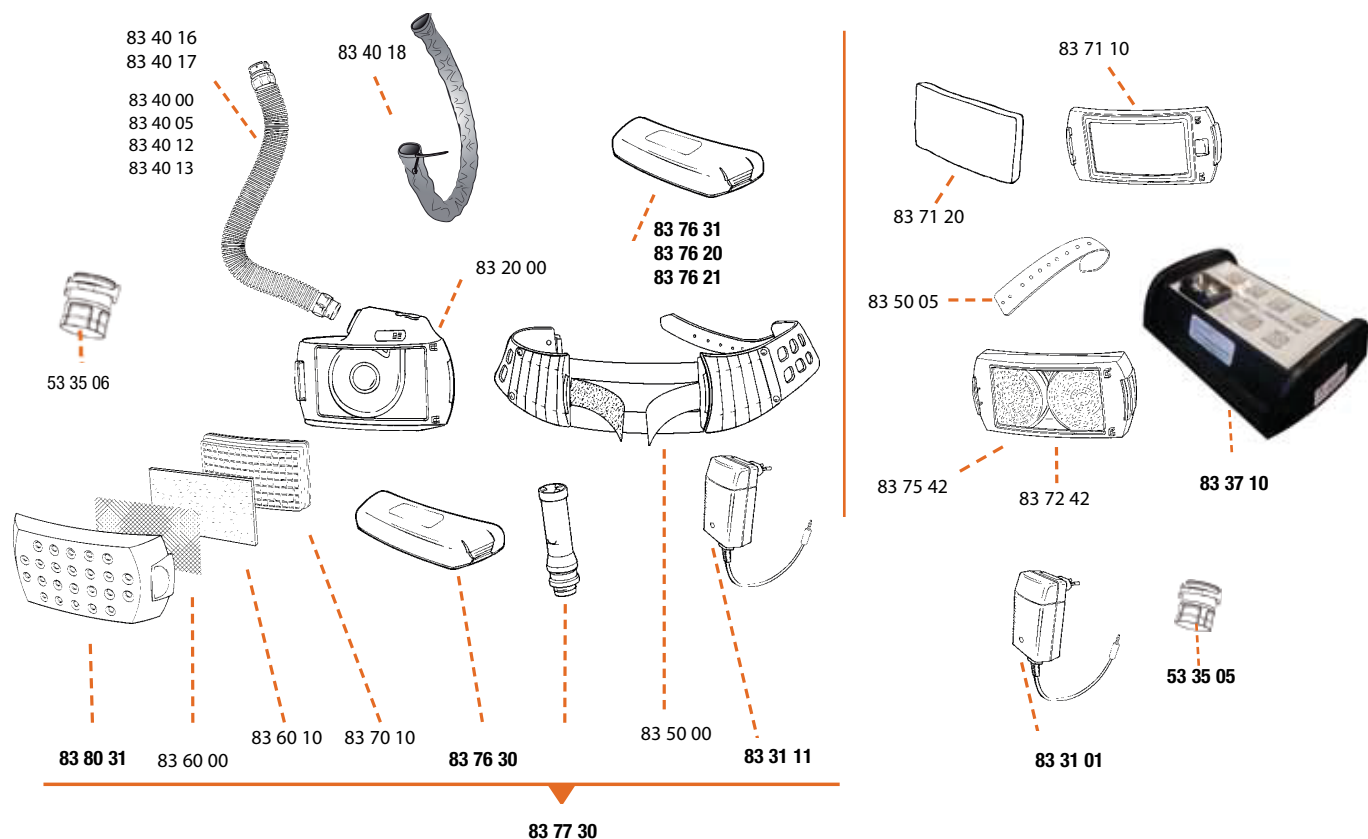

3M™ Adflo™ Powered Air Respirator System

Part	Description
533505	ADAPTOR ADFLO BREATHING TUBE 9100 FX AIR
533506	ADAPTOR QRS BREATHING TUBE TO 9000
832000	PAPR MOTOR WITH HOUSING ADFLO
833101	CHARGER BATTERY NIMH ADFLO (NOT SUITABLE FOR NEW LI-ION ADFLO SYSTEMS)
833111	CHARGER BATTERY LI-ION ADFLO
833710	BATTERY MULTI-STATION ADFLO
834000*	TUBE BREATHING 0.95M ADFLO
834005*	TUBE BREATHING RUBBER 0.95M ADFLO
834012*	TUBE BREATHING 1.9M ADFLO
834013*	TUBE BREATHING 2.85M ADFLO
834016	TUBE BREATHING SELF ADJUSTING QRS ADFLO
834017	TUBE BREATHING HEAVY DUTY RUBBER QRS ADFLO
834018	TUBE BREATHING COVER FLAME RESISTANT ADFLO
835000	BELT ADFLO
835005	BELT EXTENSION ADFLO
836000	SPARK ARRESTOR ADFLO
836010	PRE-FILTER ADFLO PK=5
837010	FILTER PARTICLE PSL ADFLO
837110	FILTER ODOUR ADFLO
837120	FILTER ODOUR REPLACEMENT PAD ADFLO
837242	FILTER NUIS LEVEL ORGANIC VAPOUR/ACID GAS ADFLO
837542	FILTER GAS A1 ADFLO
837620	BATTERY STANDARD NIMH ADFLO
837621	BATTERY HEAVY DUTY NIMH ADFLO
837630	BATTERY STANDARD LI-ION ADFLO
837631	BATTERY HEAVY DUTY LI-ION ADFLO
837730	RESPIRATOR STANDARD LI-ION ADFLO
837731	RESPIRATOR HEAVY DUTY LI-ION ADFLO
838031	FILTER COVER LI-ION ADFLO

* Hoses are equipped with a 9000 series headtop connection. If intended for use with a 9100 headtop then the 533505 adaptor is required or simply order hoses with a QRS 9100 headtop connection (834016, 834017).