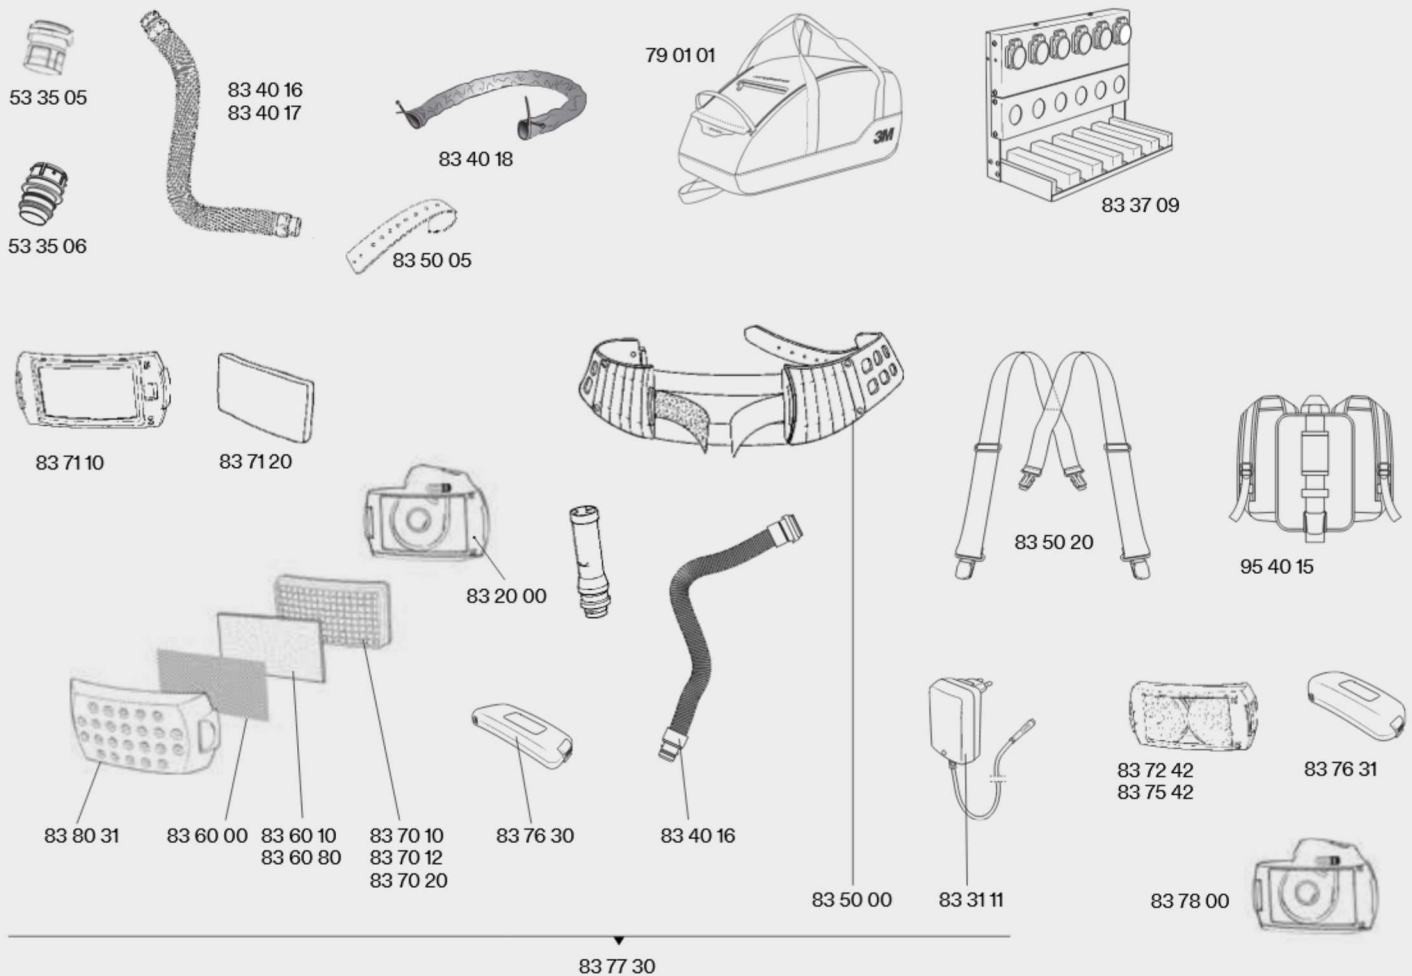

## Spare parts &amp; accessories for 3M™ Adflo™ Powered Air Respirator

Part No	Description	Part No	Description	Part No	Description
53 35 05	Adaptor Adflo Breathing Tube 9100 Air, FX Air, MP Air	83 70 10	Filter Particle PSL Adflo	95 40 15	Backpack Adflo
53 35 06	Adaptor QRS Breathing Tube to 9000	83 70 12	Filter Particle PSL Adflo Pk=2		
79 01 01	Carry Bag Speedglas	83 70 20	Filter Particle PSL Adflo Pk=20		
80 60 20	Back Harness Adflo	83 71 10	Filter Odour Adflo		
83 20 00	PAPR Motor with Housing Adflo	83 71 20	Filter Odour Replacement Pad Adflo		
83 31 11 <sup>1)</sup>	Charger Battery Li-ion Adflo	83 72 42	Filter Nuis Level Organic Vapour/ Acid Gas Adflo		
83 37 09	Battery Multi-Station Adflo	83 75 42	Filter Gas A1 Adflo		
83 40 16	Tube Breathing Self Adjusting QRS Adflo	83 76 30 <sup>1)</sup>	Battery Standard Li-ion Adflo		
83 40 17	Tube Breathing Heavy Duty Rubber QRS Adflo	83 76 30C	Upgrade Kit Standard Li-ion Battery & Charger		
83 40 18	Tube Breathing Cover Flame Resistant Adflo	83 76 31 <sup>1)</sup>	Battery Heavy Duty Li-ion Adflo		
83 50 00	Belt Adflo	83 76 31C	Upgrade Kit Heavy Duty Li-ion Battery & Charger		
83 50 05	Belt Extension Adflo	83 77 30	Respirator Standard Li-ion Adflo		
83 50 20	Braces Adflo	83 77 31	Respirator Heavy Duty Li-ion Adflo		
83 60 00	Spark Arrester Adflo	83 78 00	PAPR Motor with Housing Adflo High Altitude		
83 60 10	Pre-Filter Adflo Pk=5				
83 60 80	Pre-Filter Adflo Pk=80	83 80 31	Filter Cover Li-ion Adflo		

1) Lithium-ion (grey) batteries (83 76 30, 83 76 31) are only compatible with the Lithium-ion battery charger (83 31 11).