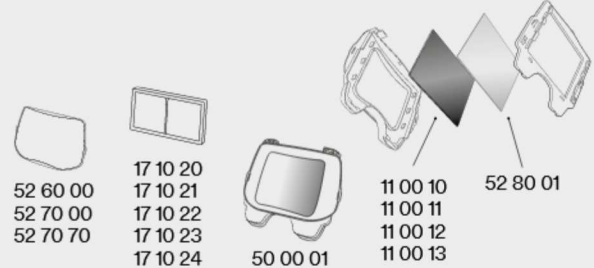

Passive lens option

Part No	Description	Part No	Description	Part No	Description
11 00 10	Lens Welding Shade 10 Passive 90X110mm 9100	19 71 44	Flip Up Mechanism 9100 FX Pk=2	53 35 05	Adaptor Adflo Breathing Tube 9100 Air, FX Air & MP Air
11 00 11	Lens Welding Shade 11 Passive 90X110mm 9100	42 20 00	Battery Lithium 9100, 100 & 9000 Pk=2	53 40 00	Face Seal 9100 FX Air
11 00 12	Lens Welding Shade 12 Passive 90X110mm 9100	50 00 01	Lens Welding Filter 9100P Shade 11 Passive	53 50 00	Air Deflector 9100 FX Air
11 00 13	Lens Welding Shade 13 Passive 90X110mm 9100	50 00 26	Lens Welding 9100XXi Speedglas	53 60 00	Head Harness Pivot Mechanism 9100
16 90 06	Head Cover Small 9100 FX	52 30 00	Visor Plate 9100 FX & MP Pk=5	53 61 00	Head Harness Front Part 9100
16 90 07	Head Cover Large 9100 FX	52 30 01	Visor Plate Anti-Fog 9100 FX & MP Pk=5	53 62 00	Head Harness Back Part 9100
16 90 10	Throat Protection 9100	52 60 00	Lens Cover Outer Standard 9100 Pk=10	54 05 00	Front Cover Kit 9100 FX & MP
16 91 00	Head Cape Tecaweld	52 70 00	Lens Cover Outer Hard Coated 9100 Pk=10	54 28 00	Helmet Welding 9100 FX Air Exc Lens
16 95 02	Sweatband 9100 & 9100 FX Pk=2	52 70 70	Lens Cover Outer High Heat 9100 Pk=10	54 77 00	Speedglas 9100 FX Air with Adflo, Exc Welding Lens & Bag
16 95 05	Sweatband 9100 & 9100 FX Pk=5	52 80 01	Lens Cover Inner 9100 Passive Pk=5	54 88 00	Speedglas 9100 FX Air with V-500E, Exc Welding Lens & Bag
16 95 50	Sweatband 9100 & 9100 FX Pk=50	52 80 05	Lens Cover Inner 9100V Pk=5	54 90 26	Speedglas 9100XXi FX Air Upgrade Kit, Exc Adflo
17 10 20	Lens Magnifying 1.0X 9100, 100 & 9000	52 80 15	Lens Cover Inner 9100X Pk=5	79 01 01	Carry Bag Speedglas
17 10 21	Lens Magnifying 1.5X 9100, 100 & 9000	52 80 25	Lens Cover Inner 9100XX/XXi Pk=5	83 40 19	Breathing Tube Cover Flame Resistant 9100 FX Air
17 10 22	Lens Magnifying 2.0X 9100, 100 & 9000	53 10 00	Holder Battery 9100		
17 10 23	Lens Magnifying 2.5X 9100, 100 & 9000	53 20 16	SideWindows Cover Plate 9100 FX & MP Pk=2		
17 10 24	Lens Magnifying 3.0X 9100, 100 & 9000	53 30 00	Head Harness 9100		
		53 35 00	Air Duct Assembly 9100 FX Air