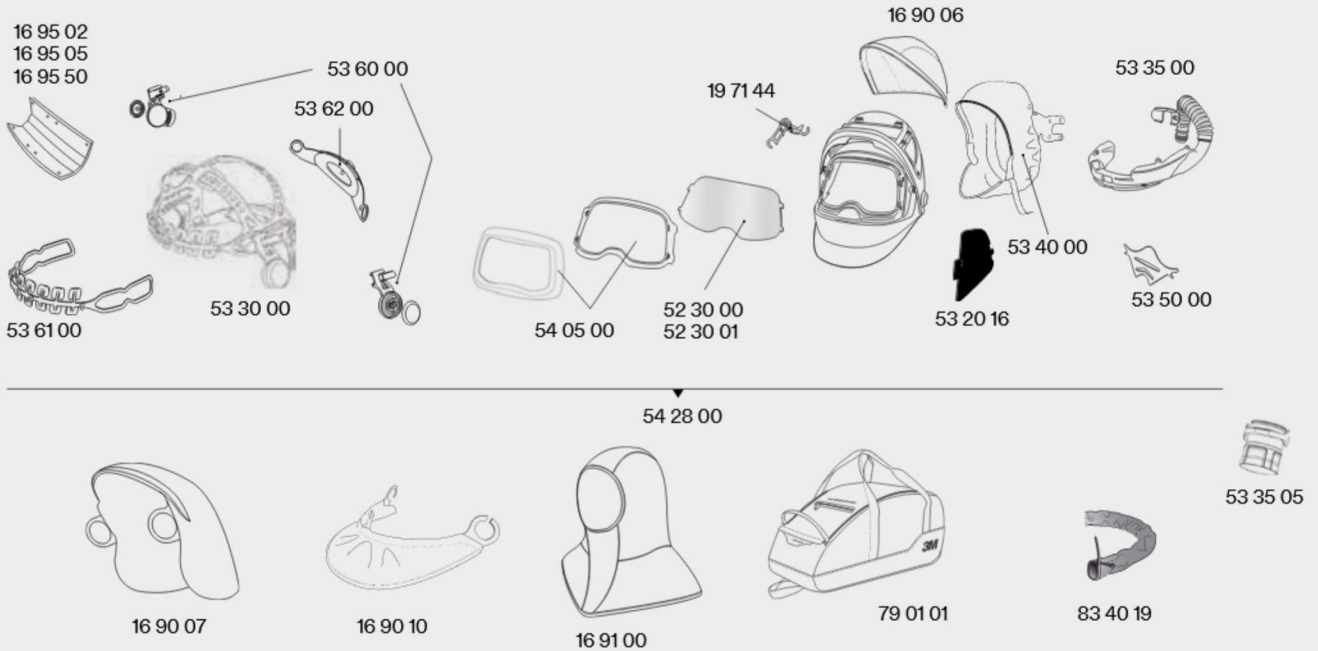

## Spare parts &amp; accessories for 3M™ Speedglas™ Welding Helmet 9100 FX Air

## Auto-darkening lens