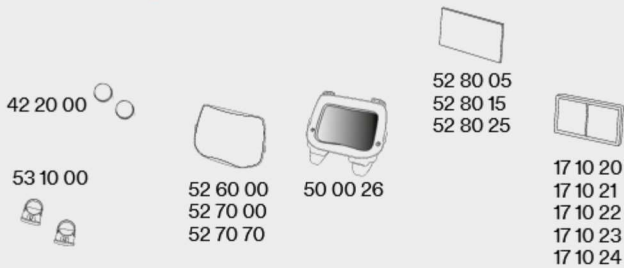

Auto-darkening lens