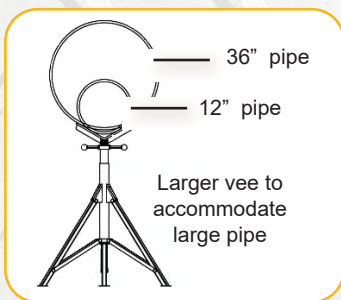

## FAT JACKS

- 2725 kg vee head capacity
- 1-1/4" (31.7 mm) square tube base construction
- Midi & Maxi with folding base
- Convenient carrying handle

- 7" (177 mm) vee head
- 36" (914 mm) pipe capacity
- Heads w/ locking pin & retainer
- Double locking pin with retainer for adjustment

Part Number	Description	Min Height	Max Height	Base	kg
785252	Mini Fat Jack	40.6 cm	72.4 cm	48.3 x 48.3 x 48.3 cm	11.4
785251	Midi Fat Jack	67.3 cm	113 cm	53.3 x 53.3 x 53.3 cm	16.8
785250	Maxi Fat Jack	91.4 cm	154.9 cm	86.3 x 86.3 x 86.3 cm	21.4