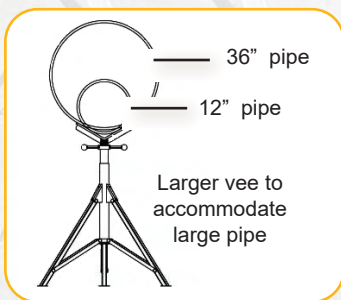

SUMNER

FAT JACKS

- 2725 kg vee head capacity
- 1-1/4" (31.7 mm) square tube base construction
- Midi & Maxi with folding base
- Convenient carrying handle

- 7" (177 mm) vee head
- 36" (914 mm) pipe capacity
- Heads w/ locking pin & retainer
- Double locking pin with retainer for adjustment

Part Number	Description	Min Height	Max Height	Base	kg
785252	Mini Fat Jack	40.6 cm	72.4 cm	48.3 x 48.3 x 48.3 cm	11.4
785251	Midi Fat Jack	67.3 cm	113 cm	53.3 x 53.3 x 53.3 cm	16.8
785250	Maxi Fat Jack	91.4 cm	154.9 cm	86.3 x 86.3 x 86.3 cm	21.4